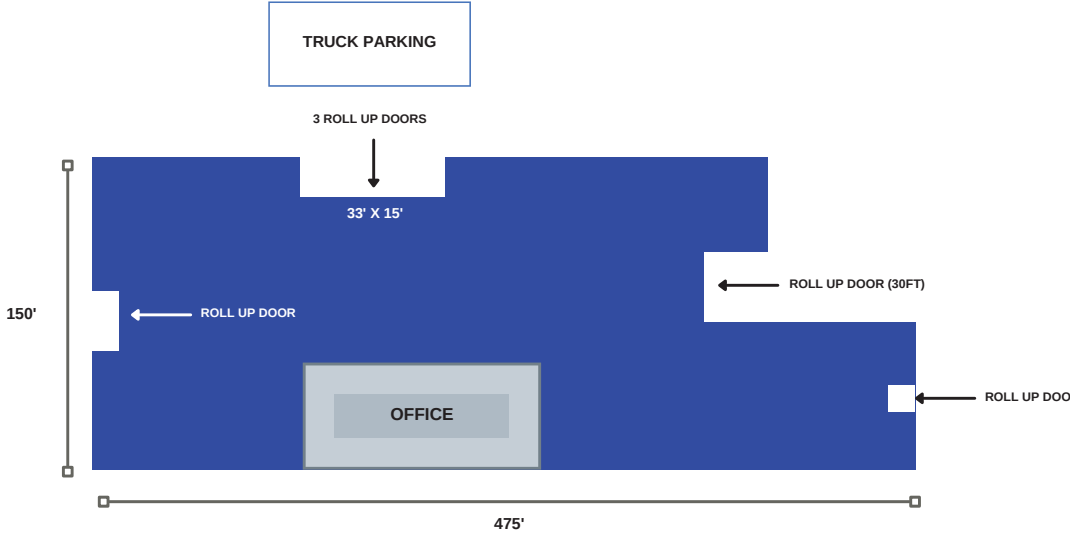

# REAL ESTATE

356 Peachtree Street NE | Pelham, GA | 31779  
Owned by Owner

- Lot Size: 6.4 Acres
- Warehouse: 43,255 square feet