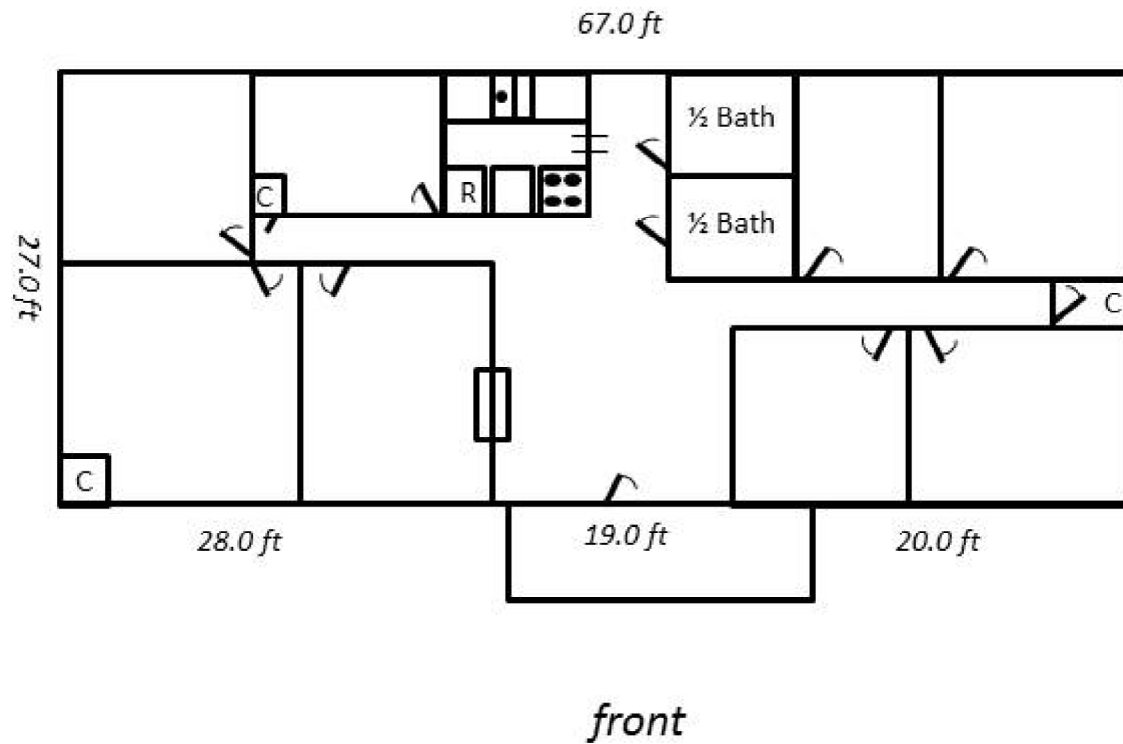

207 Siloam Rd. Easley, SC

Exterior Features:

- 1 Story Vinyl Siding/Wood Frame
- Modular Construction
- Vinyl Windows
- 7 Parking Spaces
- ADA Accessible

Interior Features:

- Carpet throughout
- Wood Base Boards
- Blown Textures Ceilings
- Recessed Fluorescent Lighting