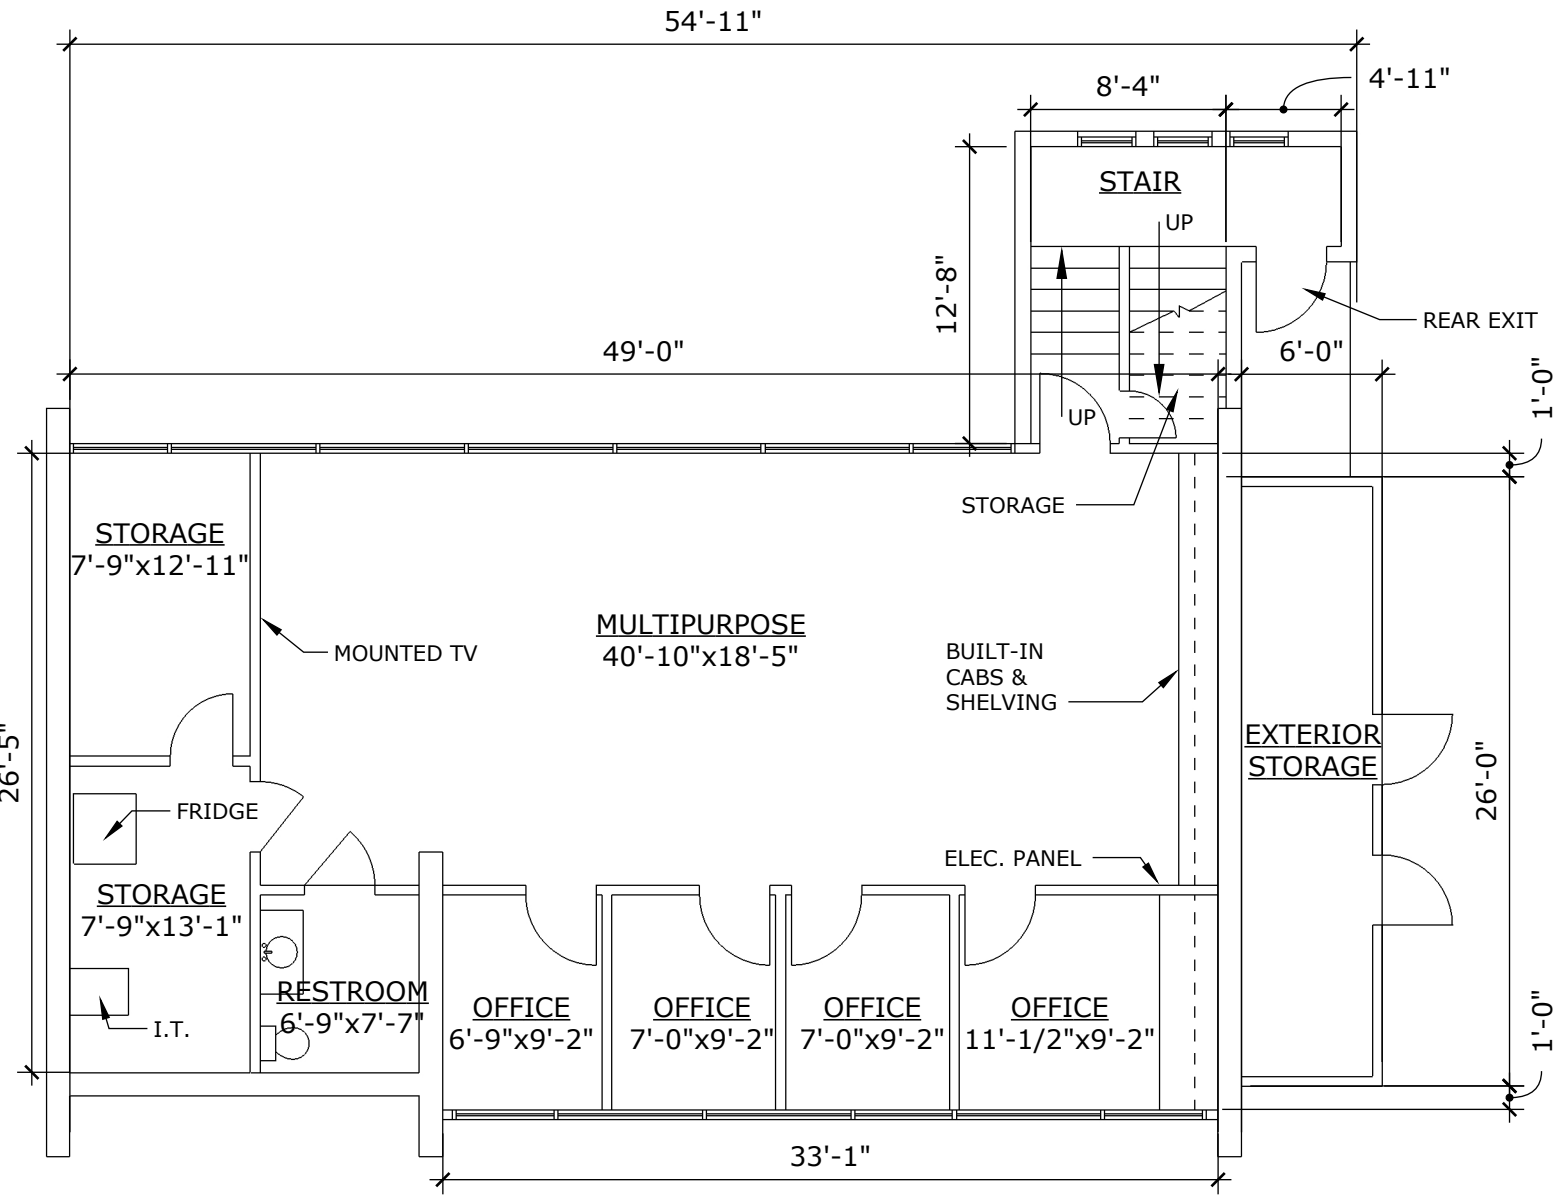

Property at:
11 Cleveland Court
Greenville, SC 29605

Lower Level Interior: 1,401 SF
Upper Level Exterior: 1,870 SF

TOTAL: 3,271 SF

LOWER LEVEL

UPPER LEVEL

January 3, 2017