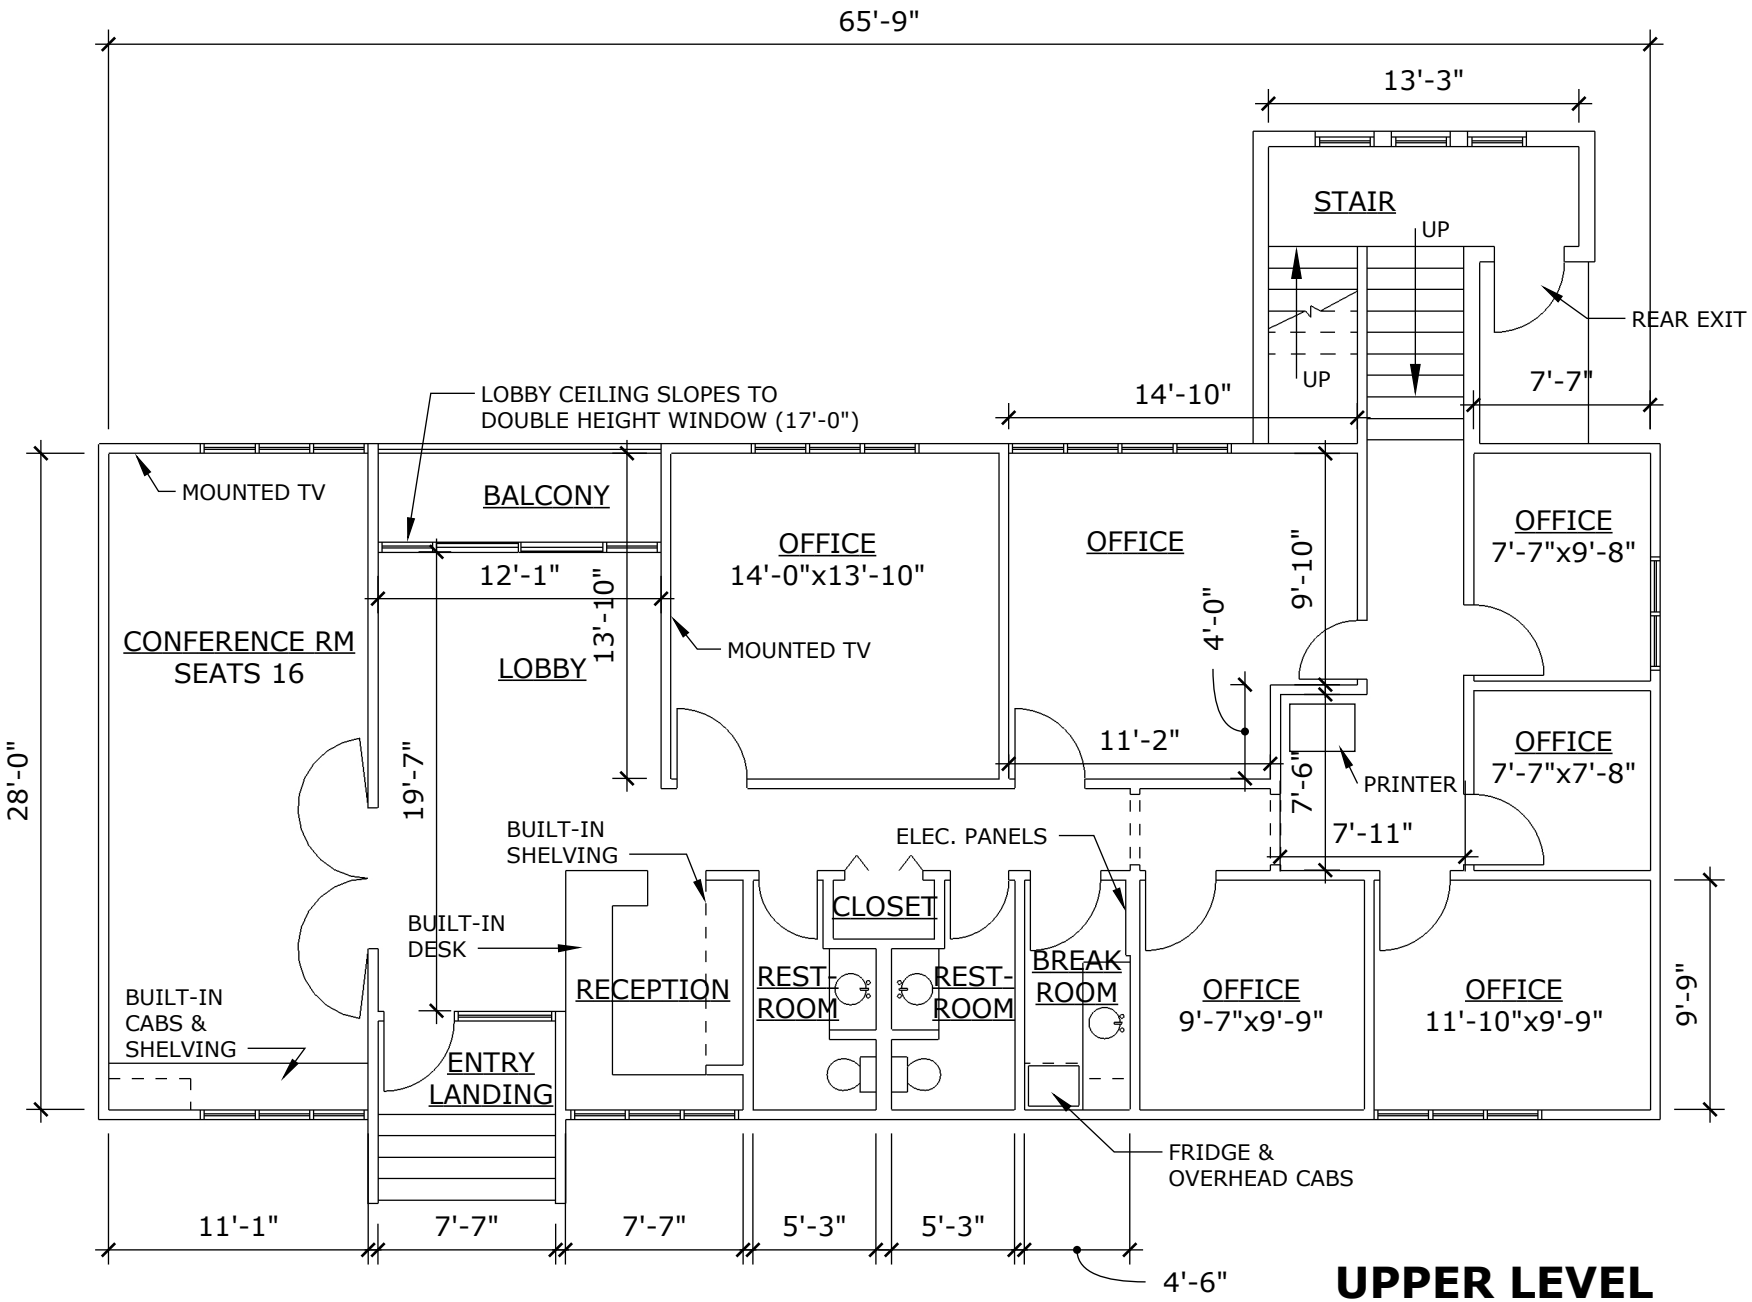

Property at:
11 Cleveland Court
Greenville, SC 29605

Lower Level Interior: 1,401 SF
Upper Level Exterior: 1,870 SF

TOTAL: 3,271 SF

LOWER LEVEL

UPPER LEVEL

January 3, 2017