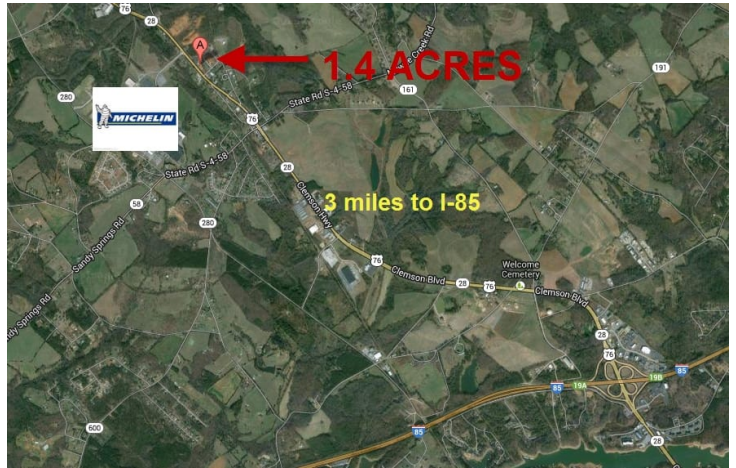

6300 US Hwy 76 Pendleton, SC 29670

1.4 acre lot near Michelin facilities and I-85

Property Type	Land
Status	Sold
Property ID	4672
County	Anderson

AGENT CONTACT

All information contained herein has been obtained from sources deemed reliable, but we cannot guarantee it. It is also subject to change without notice.