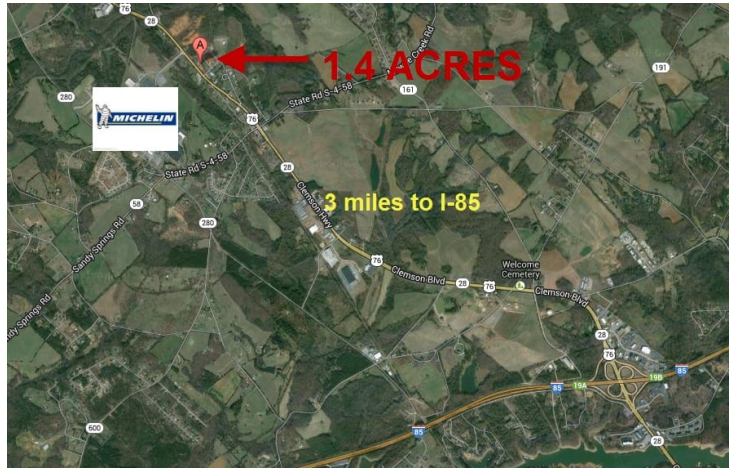

**6300 US Hwy 76
Pendleton, SC 29670**

1.4 acre lot near Michelin facilities and I-85

Property Type	Land
Status	Sold
Property ID	4672
County	Anderson

AGENT CONTACT

All information contained herein has been obtained from sources deemed reliable, but we cannot guarantee it. It is also subject to change without notice.