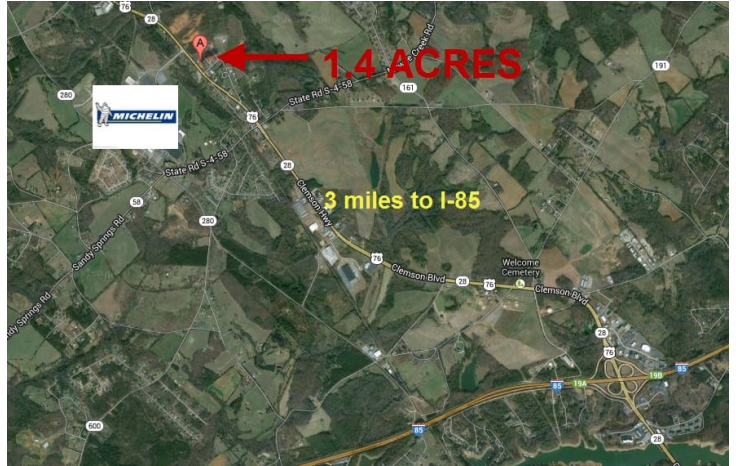

**6300 US Hwy 76  
Pendleton, SC 29670**

1.4 acre lot near Michelin facilities and I-85

<b>Property Type</b>	Land
Status	Sold
<b>Property ID</b>	4672
<b>County</b>	Anderson

**AGENT CONTACT**

*All information contained herein has been obtained from sources deemed reliable, but we cannot guarantee it. It is also subject to change without notice.*